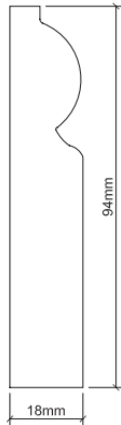

Email info@quinnbuildingsupplies.com www.quinnbuildingsupplies.com

MDF MOULDINGS

SLOW ROUND PROFILE (NON-STANDARD)

BEVELLED PROFILE

TORUS PROFILE (NON-STANDARD)

SPECIAL OGEE (NON-STANDARD)

HEIGHT MM	THICKNESS MM	LENGTH MM
69	18	4400
94	18	4400
119	18	4400
144	18	4400
169	18	4400
194	18	4400

OGEE

CHAMFER PROFILE (NON-STANDARD)

HEIGHT MM	THICKNESS MM	LENGTH MM
69	18	4400
94	18	4400
119	18	4400
144	18	4400
169	18	4400
194	18	4400

HERITAGE (NON-STANDARD)

HEIGHT MM	THICKNESS MM	LENGTH MM
94	25	5400
120	25	5400
150	25	5400
169	25	5400
194	25	5400
219	25	5400
245	25	5400