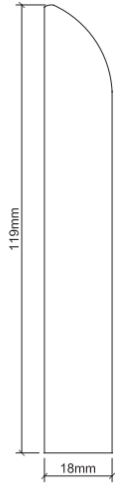

Email info@quinnbuildingsupplies.com www.quinnbuildingsupplies.com

MDF MOULDINGS

SLOW ROUND PROFILE (NON-STANDARD)

BEVELLED PROFILE

TORUS PROFILE (NON-STANDARD)

SPECIAL OGEE (NON-STANDARD)

HEIGHT MM	THICKNESS MM	LENGTH MM
69	18	4400
94	18	4400
119	18	4400
144	18	4400
169	18	4400
194	18	4400

OGEE

CHAMFER PROFILE (NON-STANDARD)

HEIGHT MM	THICKNESS MM	LENGTH MM
69	18	4400
94	18	4400
119	18	4400
144	18	4400
169	18	4400
194	18	4400

HERITAGE (NON-STANDARD)

HEIGHT MM	THICKNESS MM	LENGTH MM
94	25	5400
120	25	5400
150	25	5400
169	25	5400
194	25	5400
219	25	5400
245	25	5400