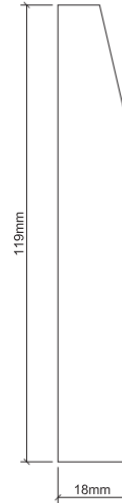

Email info@quinnbuildingsupplies.com www.quinnbuildingsupplies.com

MDF MOULDINGS

SLOW ROUND PROFILE (NON-STANDARD)

BEVELLED PROFILE

TORUS PROFILE (NON-STANDARD)

SPECIAL OGEE (NON-STANDARD)

HEIGHT MM	THICKNESS MM	LENGTH MM
69	18	4400
94	18	4400
119	18	4400
144	18	4400
169	18	4400
194	18	4400

OGEE

CHAMFER PROFILE (NON-STANDARD)

HEIGHT MM	THICKNESS MM	LENGTH MM
69	18	4400
94	18	4400
119	18	4400
144	18	4400
169	18	4400
194	18	4400

HERITAGE (NON-STANDARD)

HEIGHT MM	THICKNESS MM	LENGTH MM
94	25	5400
120	25	5400
150	25	5400
169	25	5400
194	25	5400
219	25	5400
245	25	5400