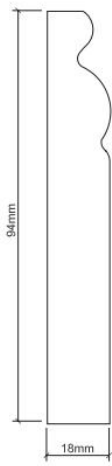

Email info@quinnbuildingsupplies.com www.quinnbuildingsupplies.com

MDF MOULDINGS

SLOW ROUND PROFILE (NON-STANDARD)

BEVELLED PROFILE

TORUS PROFILE (NON-STANDARD)

SPECIAL OGEE (NON-STANDARD)

HEIGHT MM	THICKNESS MM	LENGTH MM
69	18	4400
94	18	4400
119	18	4400
144	18	4400
169	18	4400
194	18	4400

OGEE

CHAMFER PROFILE (NON-STANDARD)

HEIGHT MM	THICKNESS MM	LENGTH MM
69	18	4400
94	18	4400
119	18	4400
144	18	4400
169	18	4400
194	18	4400

HERITAGE (NON-STANDARD)

HEIGHT MM	THICKNESS MM	LENGTH MM
94	25	5400
120	25	5400
150	25	5400
169	25	5400
194	25	5400
219	25	5400
245	25	5400