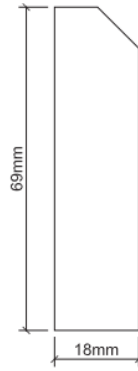

Email info@quinnbuildingsupplies.com www.quinnbuildingsupplies.com

MDF MOULDINGS

SLOW ROUND PROFILE (NON-STANDARD)

BEVELLED PROFILE

TORUS PROFILE (NON-STANDARD)

SPECIAL OGEE (NON-STANDARD)

HEIGHT MM	THICKNESS MM	LENGTH MM
69	18	4400
94	18	4400
119	18	4400
144	18	4400
169	18	4400
194	18	4400

OGEE

CHAMFER PROFILE (NON-STANDARD)

HEIGHT MM	THICKNESS MM	LENGTH MM
69	18	4400
94	18	4400
119	18	4400
144	18	4400
169	18	4400
194	18	4400

HERITAGE (NON-STANDARD)

HEIGHT MM	THICKNESS MM	LENGTH MM
94	25	5400
120	25	5400
150	25	5400
169	25	5400
194	25	5400
219	25	5400
245	25	5400