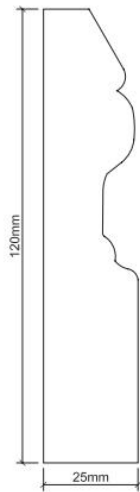

Email info@quinnbuildingsupplies.com www.quinnbuildingsupplies.com

MDF MOULDINGS

SLOW ROUND PROFILE (NON-STANDARD)

BEVELLED PROFILE

TORUS PROFILE (NON-STANDARD)

SPECIAL OGEE (NON-STANDARD)

HEIGHT MM	THICKNESS MM	LENGTH MM
69	18	4400
94	18	4400
119	18	4400
144	18	4400
169	18	4400
194	18	4400

OGEE

CHAMFER PROFILE (NON-STANDARD)

HEIGHT MM	THICKNESS MM	LENGTH MM
69	18	4400
94	18	4400
119	18	4400
144	18	4400
169	18	4400
194	18	4400

HERITAGE (NON-STANDARD)

HEIGHT MM	THICKNESS MM	LENGTH MM
94	25	5400
120	25	5400
150	25	5400
169	25	5400
194	25	5400
219	25	5400
245	25	5400