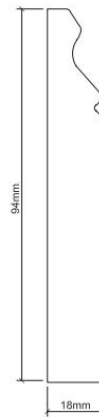

Email info@quinnbuildingsupplies.com www.quinnbuildingsupplies.com

MDF MOULDINGS

SLOW ROUND PROFILE (NON-STANDARD)

BEVELLED PROFILE

TORUS PROFILE (NON-STANDARD)

SPECIAL OGEE (NON-STANDARD)

HEIGHT MM	THICKNESS MM	LENGTH MM
69	18	4400
94	18	4400
119	18	4400
144	18	4400
169	18	4400
194	18	4400

OGEE

CHAMFER PROFILE (NON-STANDARD)

HEIGHT MM	THICKNESS MM	LENGTH MM
69	18	4400
94	18	4400
119	18	4400
144	18	4400
169	18	4400
194	18	4400

HERITAGE (NON-STANDARD)

HEIGHT MM	THICKNESS MM	LENGTH MM
94	25	5400
120	25	5400
150	25	5400
169	25	5400
194	25	5400
219	25	5400
245	25	5400